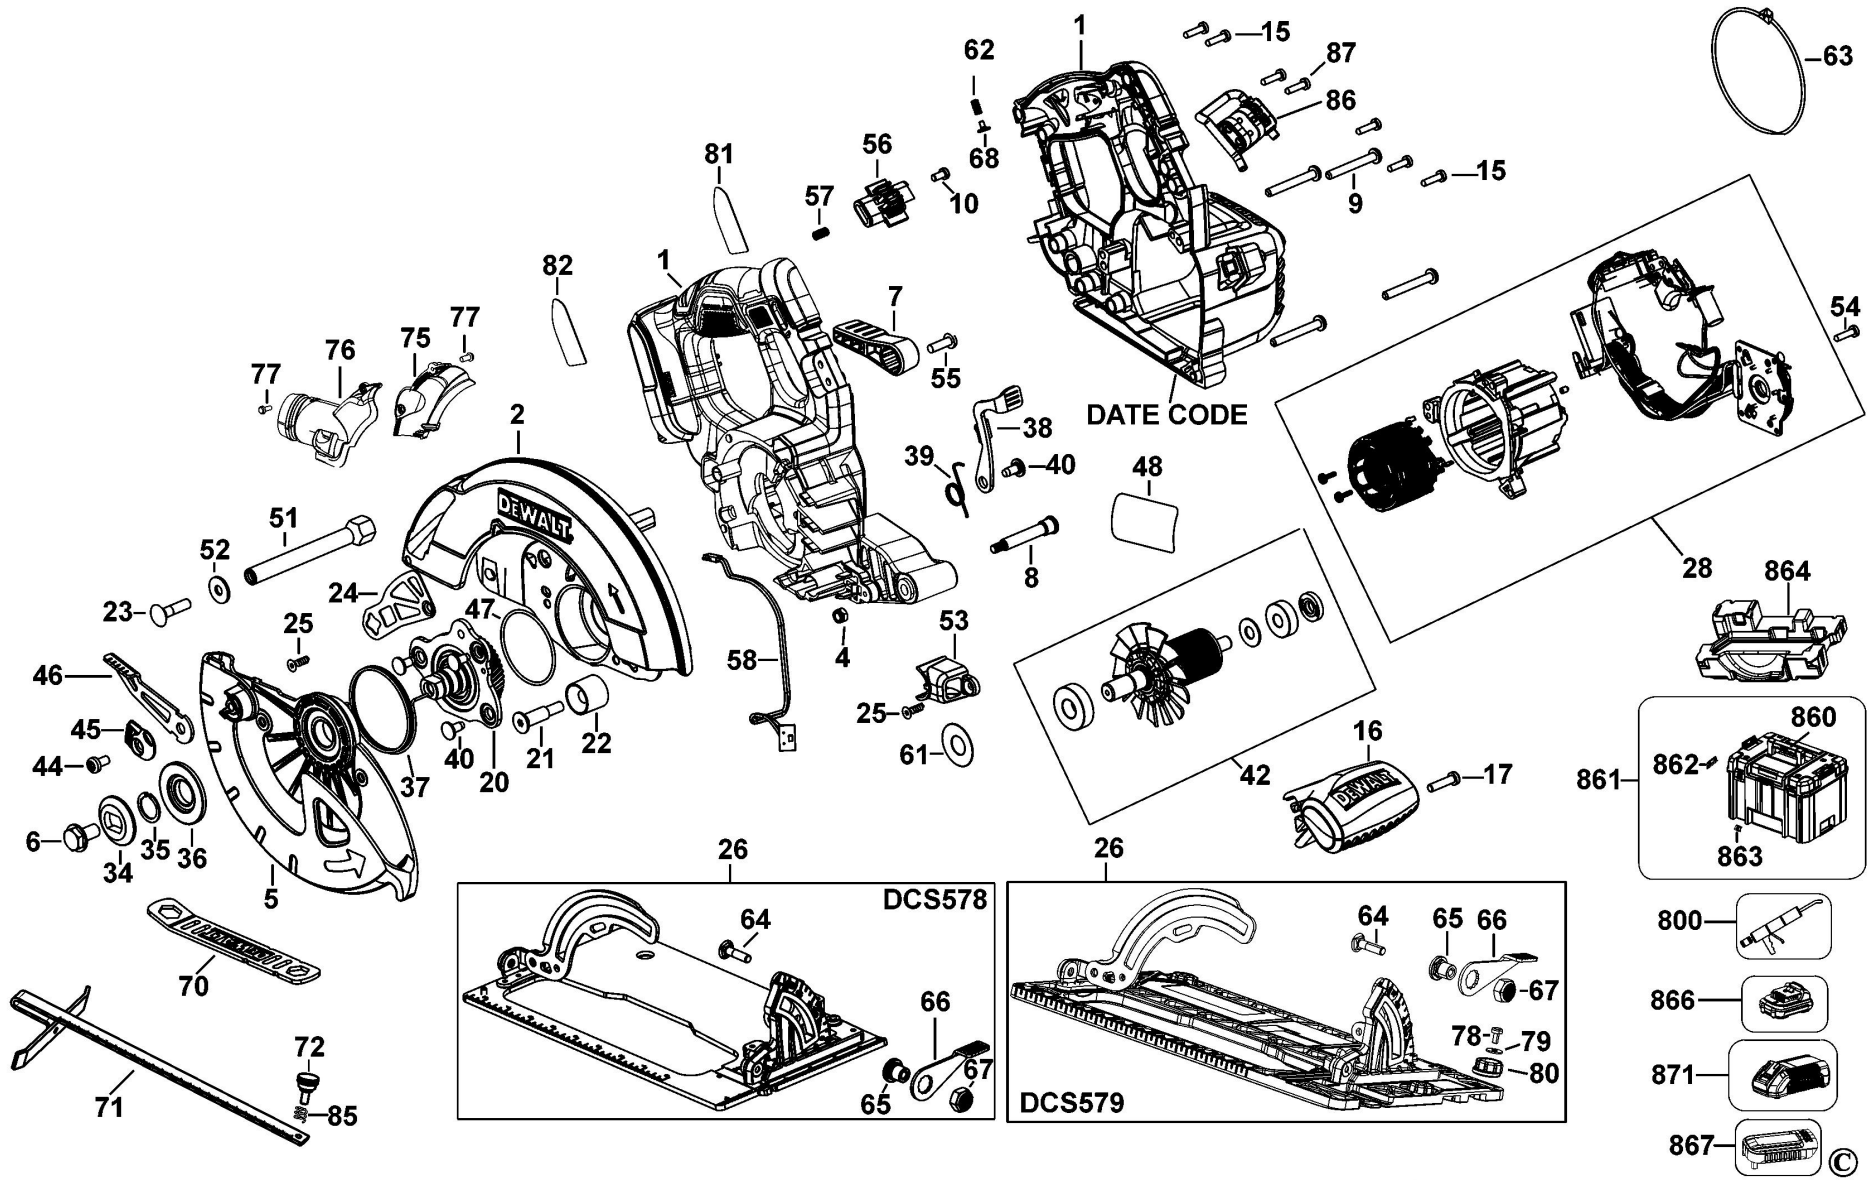

DCS579 CORDLESS CIRCULAR SAW 1

Parts List DCS579 CORDLESS CIRCULAR SAW 1

Item	Part Number	Qty	Part Description	General Description	Other Info	Repair Inst	Markets
1	N519971	1	HOUSING SA			No	QW
2	N484889	1	GEARCASE SA			No	QW
4	N461154	1	NUT			No	QW
5	N461005	1	LOWER GUARD SA			No	QW
6	145344-00	1	SCREW			No	QW
7	N419350	1	LEVER			No	QW
8	N461157	1	BOLT			No	QW
9	330045-19	4	SCREW			No	QW
10	330019-10	1	SCREW			No	QW
15	330019-03	7	SCREW			No	QW
16	N510174	1	HANDLE			No	QW
17	330019-13	1	SCREW	M4X19 T20		No	QW
20	N472351	1	SPINDLE SA			No	QW
21	N086135	1	SCREW			No	QW
22	381066-00	1	BUMPER			No	QW
23	098128-90	1	CARRIAGE BOLT			No	QW
24	N461456	1	PLATE			No	QW
25	N461159	2	SCREW			No	QW
26	N472354	1	SHOE SA			No	QW
28	N819751	1	ELECTRONIC SA			No	QW
34	N120428	1	OUTER FLANGE			No	QW
35	N120426	1	RETAINER			No	QW
36	N084137	1	WASHER INNER CLAMP			No	QW
37	N100006	1	SPRING			No	QW
38	N090570	1	LEVER LOCK			No	QW
39	N100123	1	SPRING			No	QW
40	385915-04	4	SCREW			No	QW
42	N819757	1	ROTOR SA			No	QW
44	098094-13	1	SCREW			No	QW
45	N094953	1	LEVER			No	QW
46	N086628	1	LEVER			No	QW
47	N361499	1	O RING			No	QW